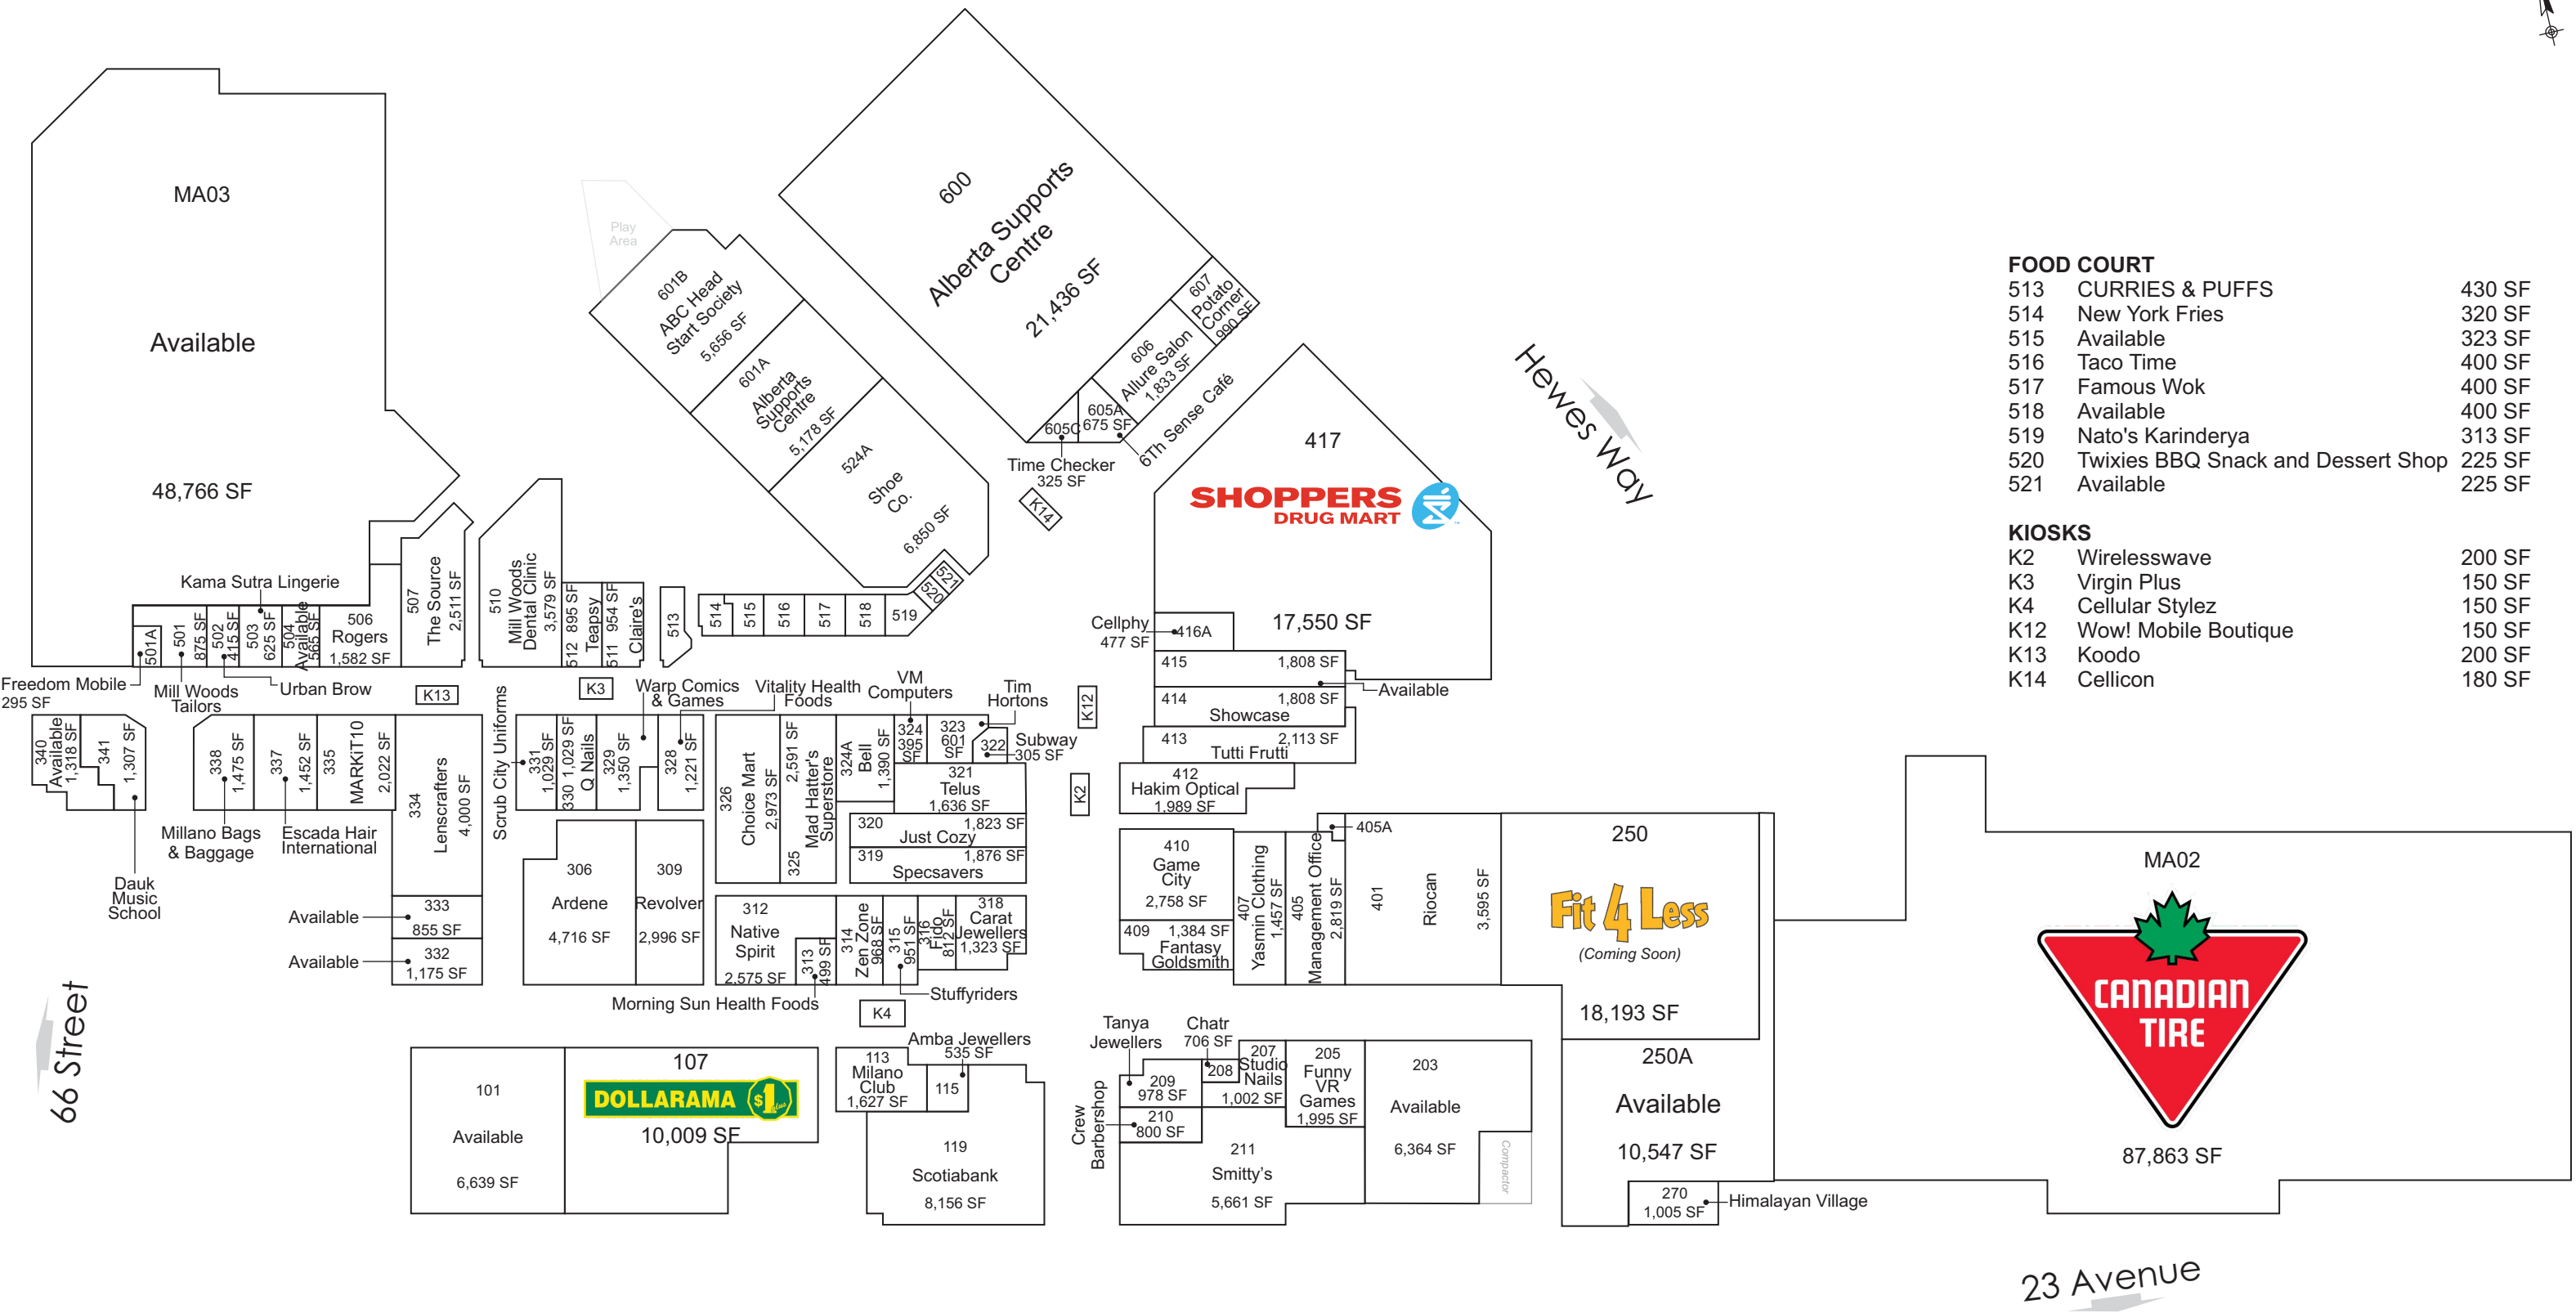

# Mill Woods Town Centre

Edmonton, AB

28 Avenue

Hewes Way

**FOOD COURT**

513	CURRIES & PUFFS	430 SF
514	New York Fries	320 SF
515	Available	323 SF
516	Taco Time	400 SF
517	Famous Wok	400 SF
518	Available	400 SF
519	Nato's Karinderya	313 SF
520	Twixies BBQ Snack and Dessert Shop	225 SF
521	Available	225 SF

**KIOSKS**

K2	Wirelesswave	200 SF
K3	Virgin Plus	150 SF
K4	Cellular Stylez	150 SF
K12	Wow! Mobile Boutique	150 SF
K13	Koodo	200 SF
K14	Cellicon	180 SF