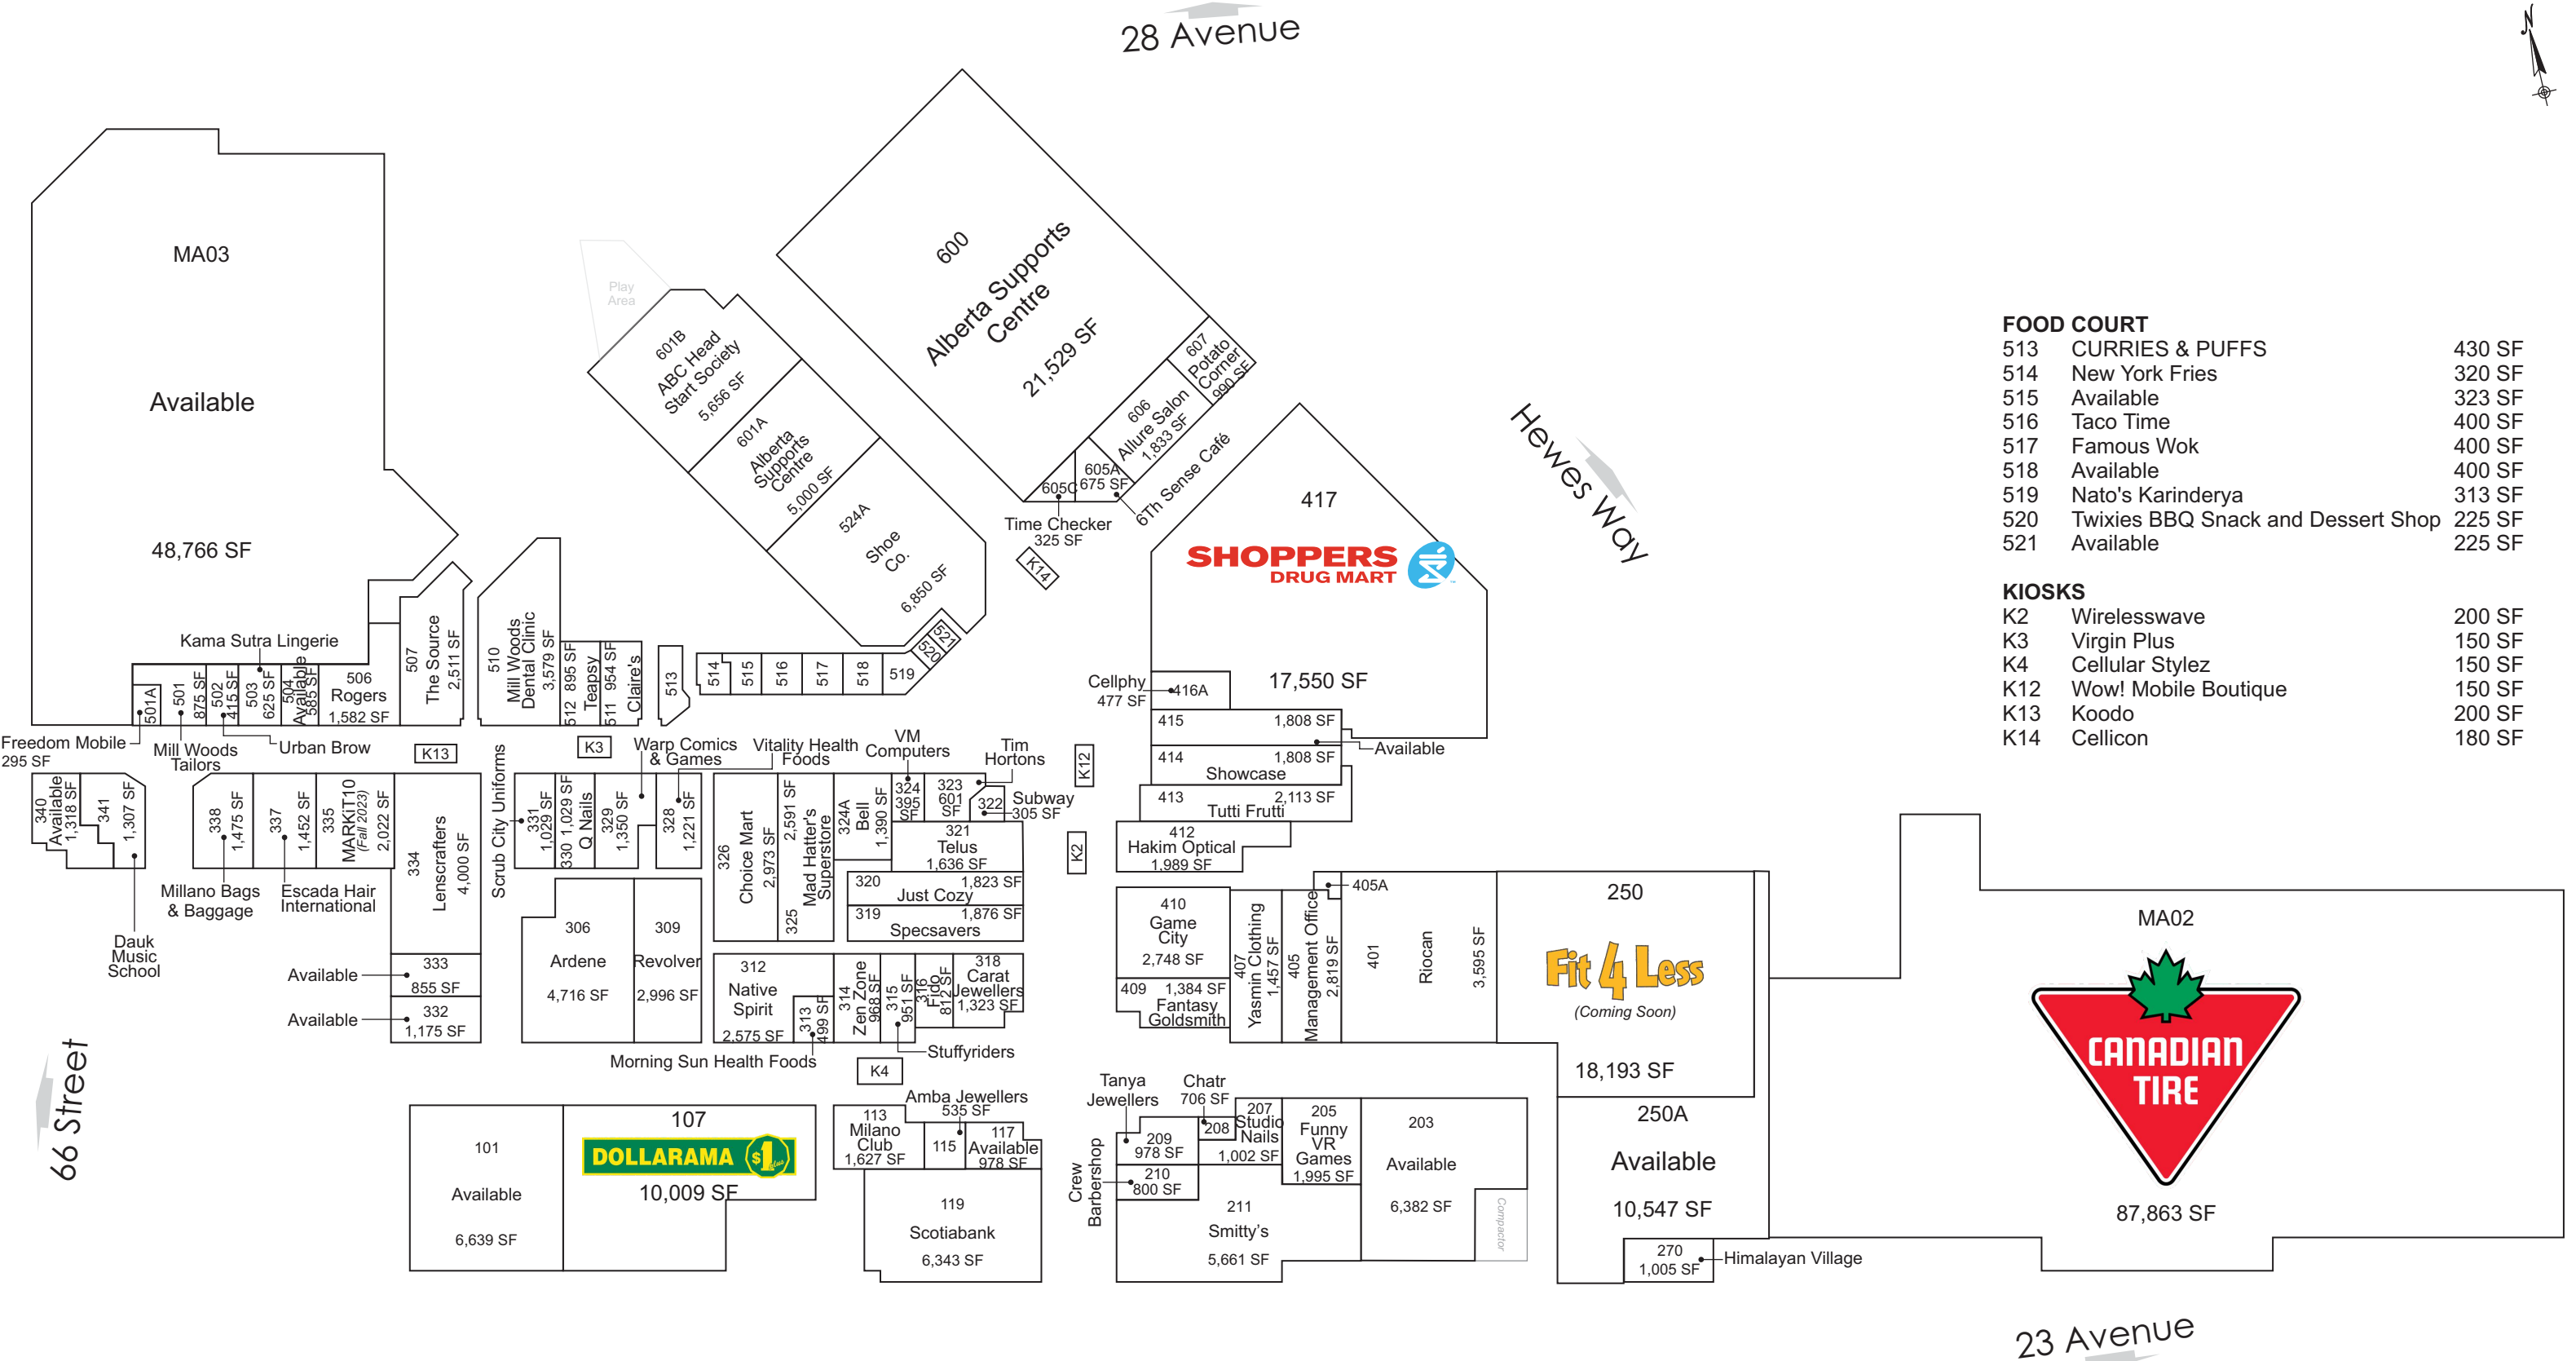

Mill Woods Town Centre

Edmonton, AB

FOOD COURT

513	CURRIES & PUFFS	430 SF
514	New York Fries	320 SF
515	Available	323 SF
516	Taco Time	400 SF
517	Famous Wok	400 SF
518	Available	400 SF
519	Nato's Karinderya	313 SF
520	Twixies BBQ Snack and Dessert Shop	225 SF
521	Available	225 SF

KIOSKS

K2	Wirelesswave	200 SF
K3	Virgin Plus	150 SF
K4	Cellular Stylez	150 SF
K12	Wow! Mobile Boutique	150 SF
K13	Koodo	200 SF
K14	Cellicon	180 SF

This site plan is presented solely for the purpose of identifying the approximate location of the buildings as presently contemplated by the owner/landlord. Building dimensions, access and parking areas, existing tenant locations and identities are approximate and subject to change at the owner's discretion from time to time without notice. The information provided herein should be otherwise verified and is not intended to be relied upon in the form presented.